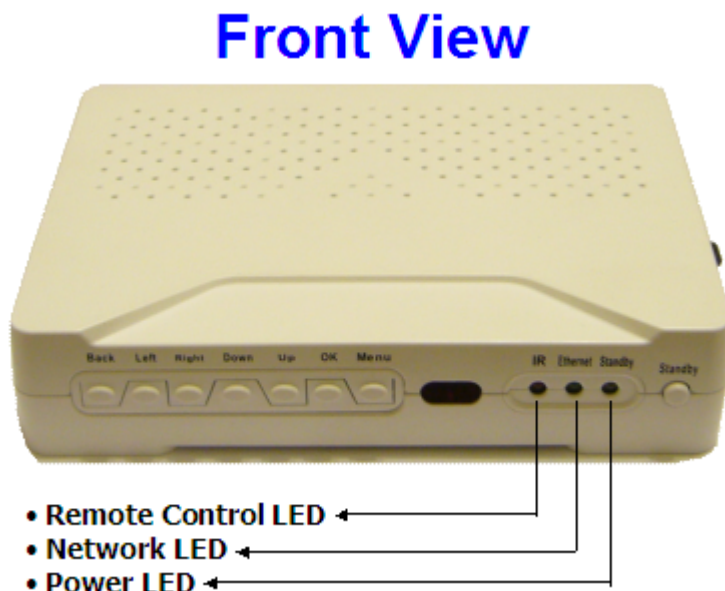

### Contains IPTV player, VOD Player and Internet Browser

EZTbox supports HD Live TV player, RSS Reader and Internet browser. It is suitable in Telecom Carrier, ISP, Hotel, Telecom, Bus, Education IPTV market.

#### Feature:

- **Watch 1920x1080 HD videos in the internet:** EZTbox Live TV player can play up to 12Mbps HD Live Video in the internet.
- **Show RSS Information form the internet:** EZTbox RSS reader is able to display the internet RSS content.
- **Web / HTML GUI:** Use HTML language to define the screen layout of EZTbox
- **Easily firmware update:** Firmware update via the Internet.
- **Video Access Control:** Access videos by a control key made by a 16-digital no.
- **Digital/Analog Signal Output at same time:** HDMI and RCA signal output at the same time