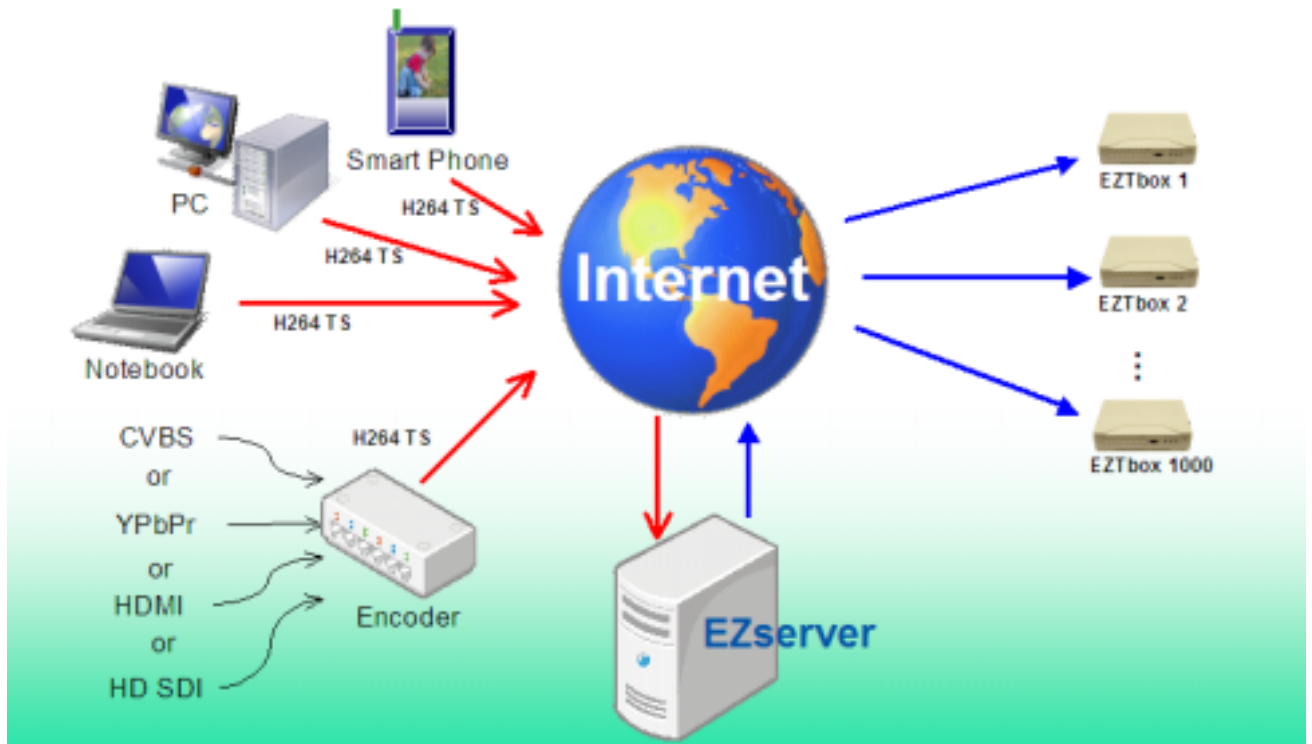

EZhometech

EZserver 5.0--- HD Video Streaming Server

EZserver innovates new software server technologies (NSST) to widely support various hardware such as the dedicated Server, PC, Notebook and embedded devices in Telecom carrier/ISP, Hotel, Bus, Home and embedded media market..

Edition:

- EZserver for Telecom Carrier and ISP (1000 client accesses per installation)
- EZserver for Hotel (300 client accesses per installation)
- EZserver for Bus (50 client accesses per installation)
- EZserver for Home (6 client accesses per installation)
- EZserver for embedded devices such as IP STB, NAS, Mobile Media Player. (3 client accesses per installation)

Features:

- **Different Source from internet:** Receive HD live video from PC, Network encoder, Notebook and smart phone.
- **HD streaming:** up to 1920x1080- 12Mbps Video Streaming
- **HD Live Recording:** Record HD live Video from any device.
- **Video Access Control:** Pincode method to control the video access right.
- **Web server:** Support HTTP and CGI.
- **Video Broadcasting:** Multicasting for intranet or EZTCP for internet.
- **Cross platforms:** Linux [and Win32 platform](#).