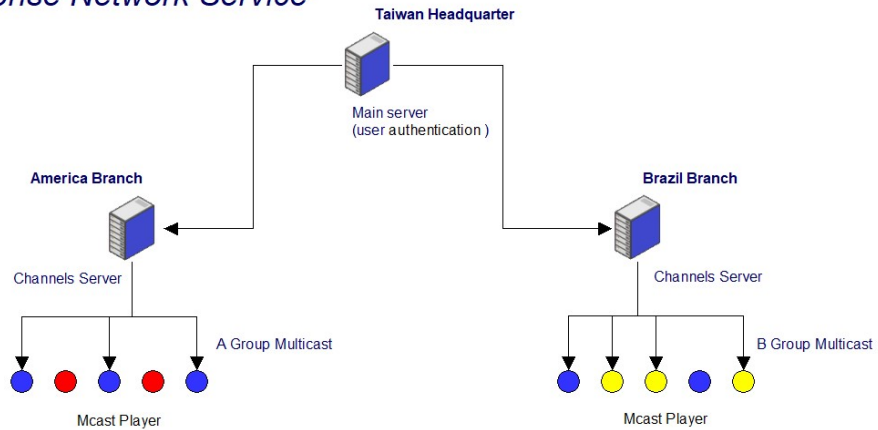

Multicast Player

Play multicast encryption streams from Ezserver

Revision: 07/28/2024

Content

1 Overview	3
1.1 Related Information	3
2 Requirement	4
3 Specification.....	4
4 Server Multicast Setting	5
5 Server Encryption Setting	5
6 Server EPG Setting.....	6
7 And Users in Panel	7
8 Player Setting.....	7
9 Player Screenshot.....	8

1 Overview

Multicast Player plays channels from Ezserver v5.2 with user authentication and channel encryption.

Enterprise Network Service

1.1 Related Information

Ezserver v5.2

http://www.ezhometech.com/index_ezserver5.2.htm